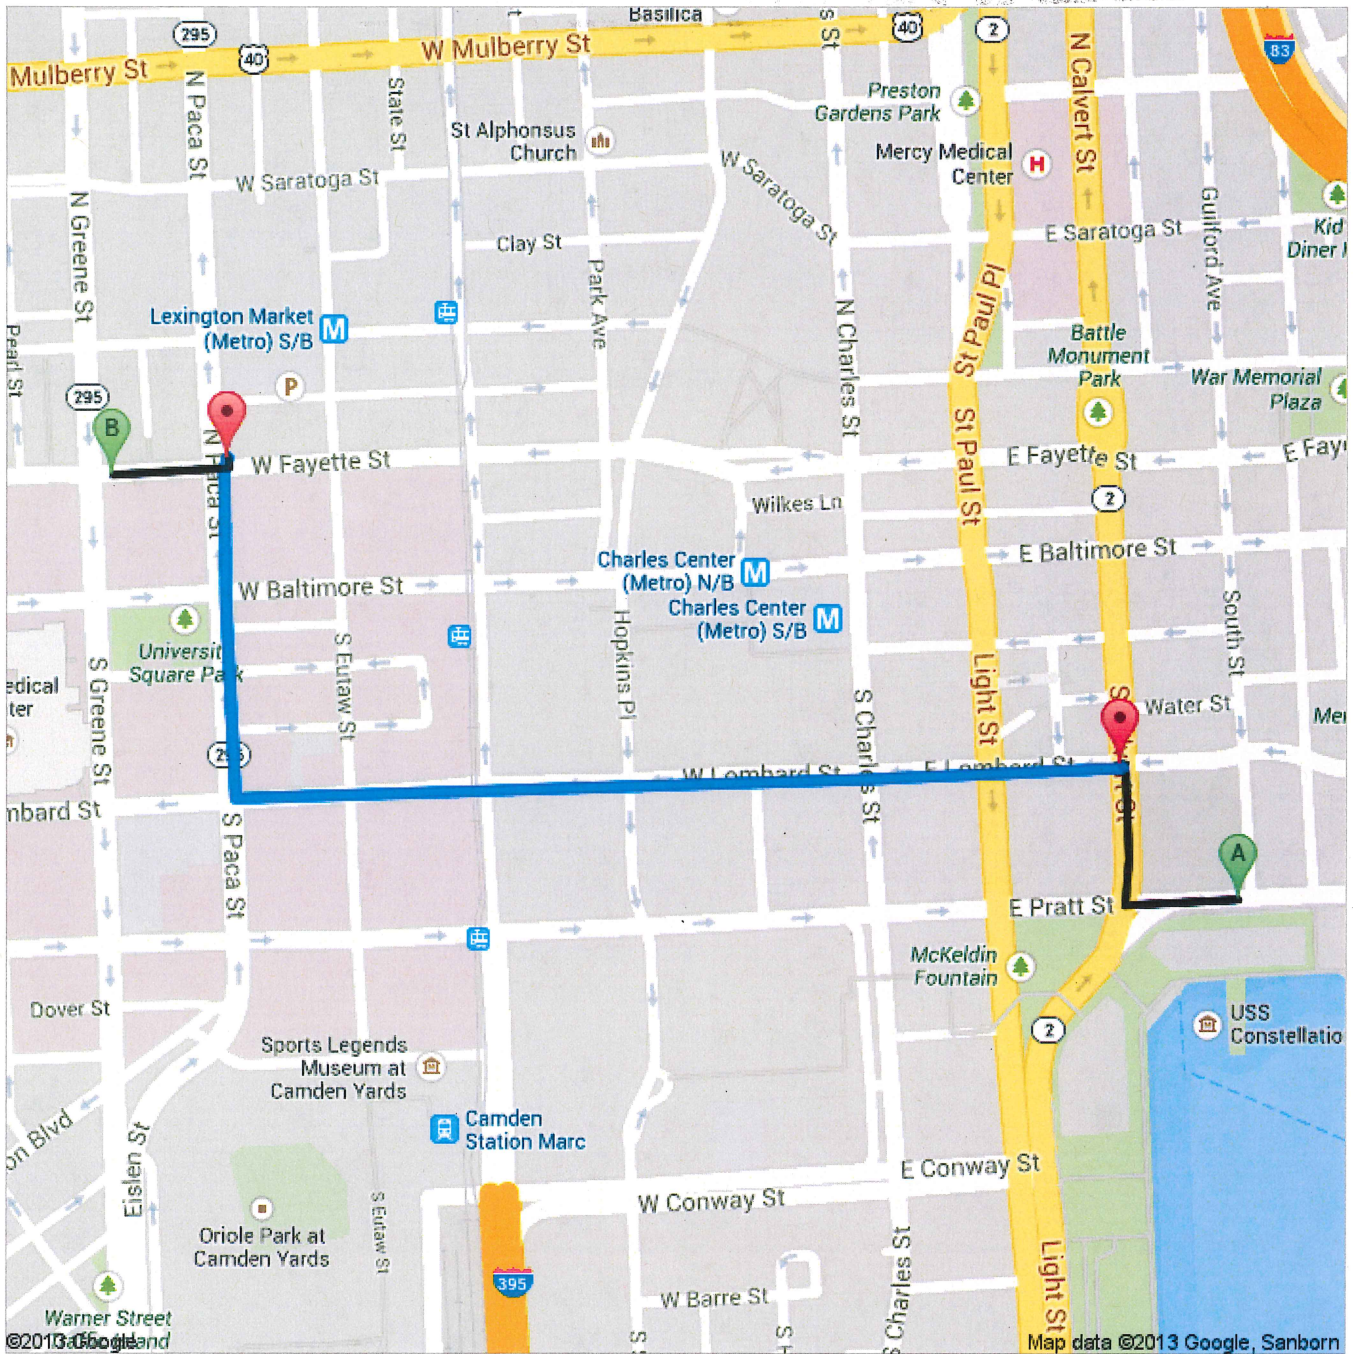

Start **Renaissance Baltimore Harborplace Hotel**
202 E Pratt St, Baltimore, MD 21202

End **Westminster Hall**
519 W Fayette St, Baltimore, MD 21201

When 11/17/13 after 11:12am
Duration 11 mins total

A Renaissance Baltimore Harborplace Hotel
202 E Pratt St, Baltimore, MD 21202

Walk to Lombard St & Calvert w/B About 3 mins

Lombard St & Calvert w/B (Stop ID: D304) 11:23am - 11:29am
Bus - 007 - Mondawmin - Canton towards 7 Mondawmin (6 mins, 7 stops)

Paca St & Fayette St FS N/B (Stop ID: P706) About 1 min
Walk to Westminster Hall

B Westminster Hall
519 W Fayette St, Baltimore, MD 21201

Local agency information: Maryland Transit Administration

These directions are for planning purposes only. You may find that construction projects, traffic, weather, or other events may cause conditions to differ from the map results, and you should plan your route accordingly. You must obey all signs or notices regarding your route.

Map data ©2013 Google, Sanborn