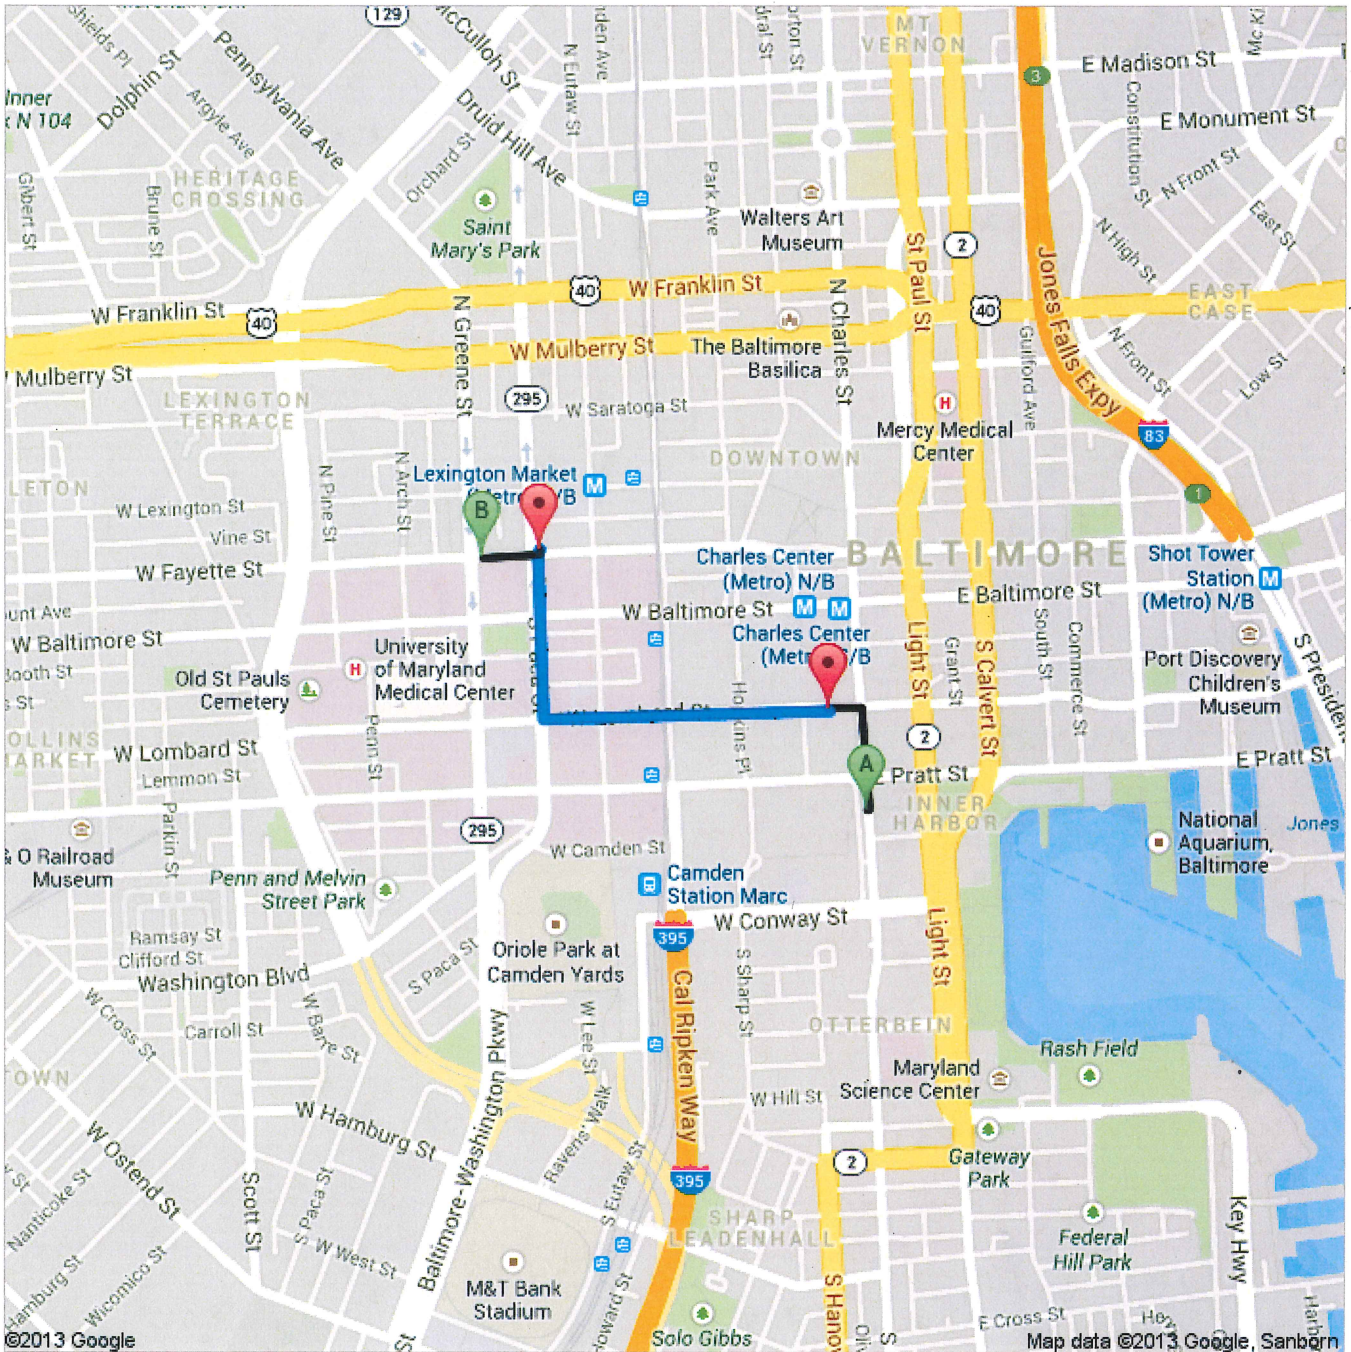

Start **Baltimore Convention Center**
1 W Pratt St, Baltimore, MD 21201

End **Westminster Hall**
519 W Fayette St, Baltimore, MD 21201

When 11/17/13 after 11:12am
Duration 9 mins total

Baltimore Convention Center

1 W Pratt St, Baltimore, MD 21201

Walk to LOMBARD ST & CHARLES ST mid wb

About 4 mins

LOMBARD ST & CHARLES ST mid wb (Stop ID: 5016)

11:25am - 11:29am

Bus - 007 - Mondawmin - Canton towards 7 Mondawmin

(4 mins, 5 stops)

Paca St & Fayette St FS N/B (Stop ID: P706)

About 1 min

Walk to Westminster Hall

Westminster Hall

519 W Fayette St, Baltimore, MD 21201

Local agency information: Maryland Transit Administration

These directions are for planning purposes only. You may find that construction projects, traffic, weather, or other events may cause conditions to differ from the map results, and you should plan your route accordingly. You must obey all signs or notices regarding your route.

Map data ©2013 Google, Sanborn